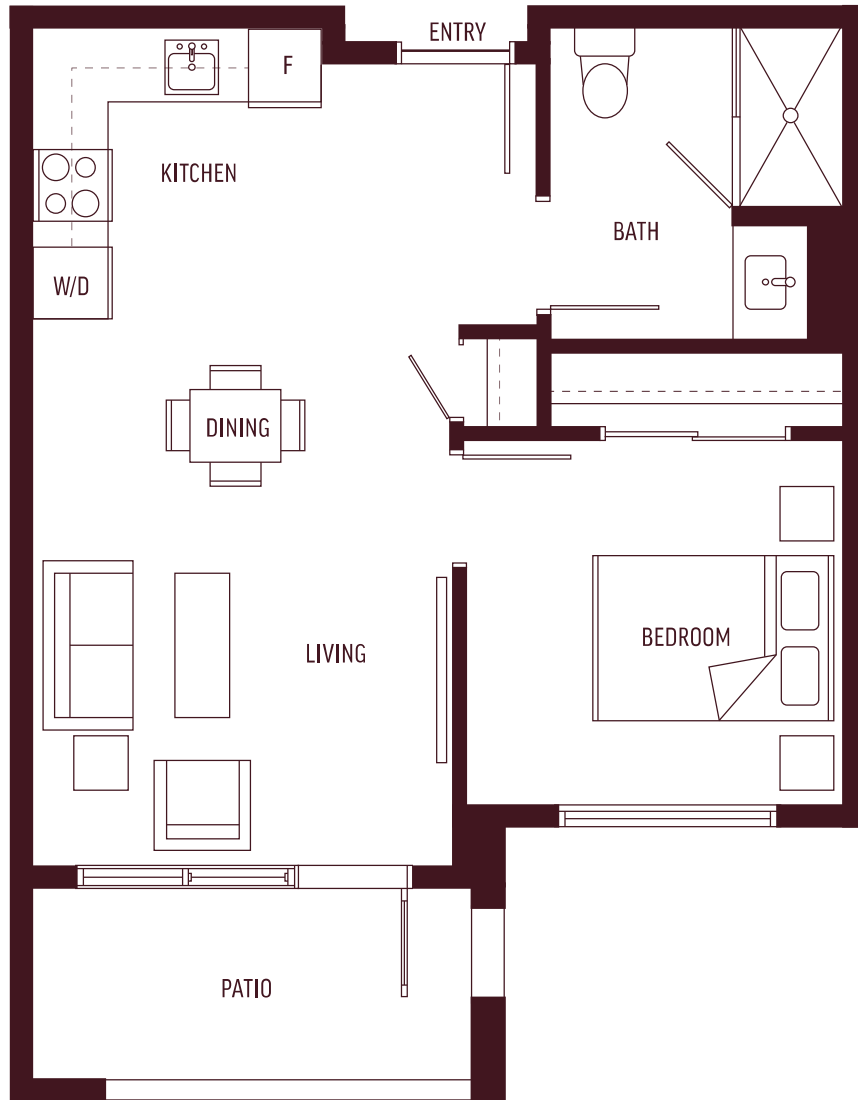

CAMELLIA

RESIDENCES

Plan F

1 Bed + 1 Bath

537 SQ FT

CAMELLIARESIDENCES.COM