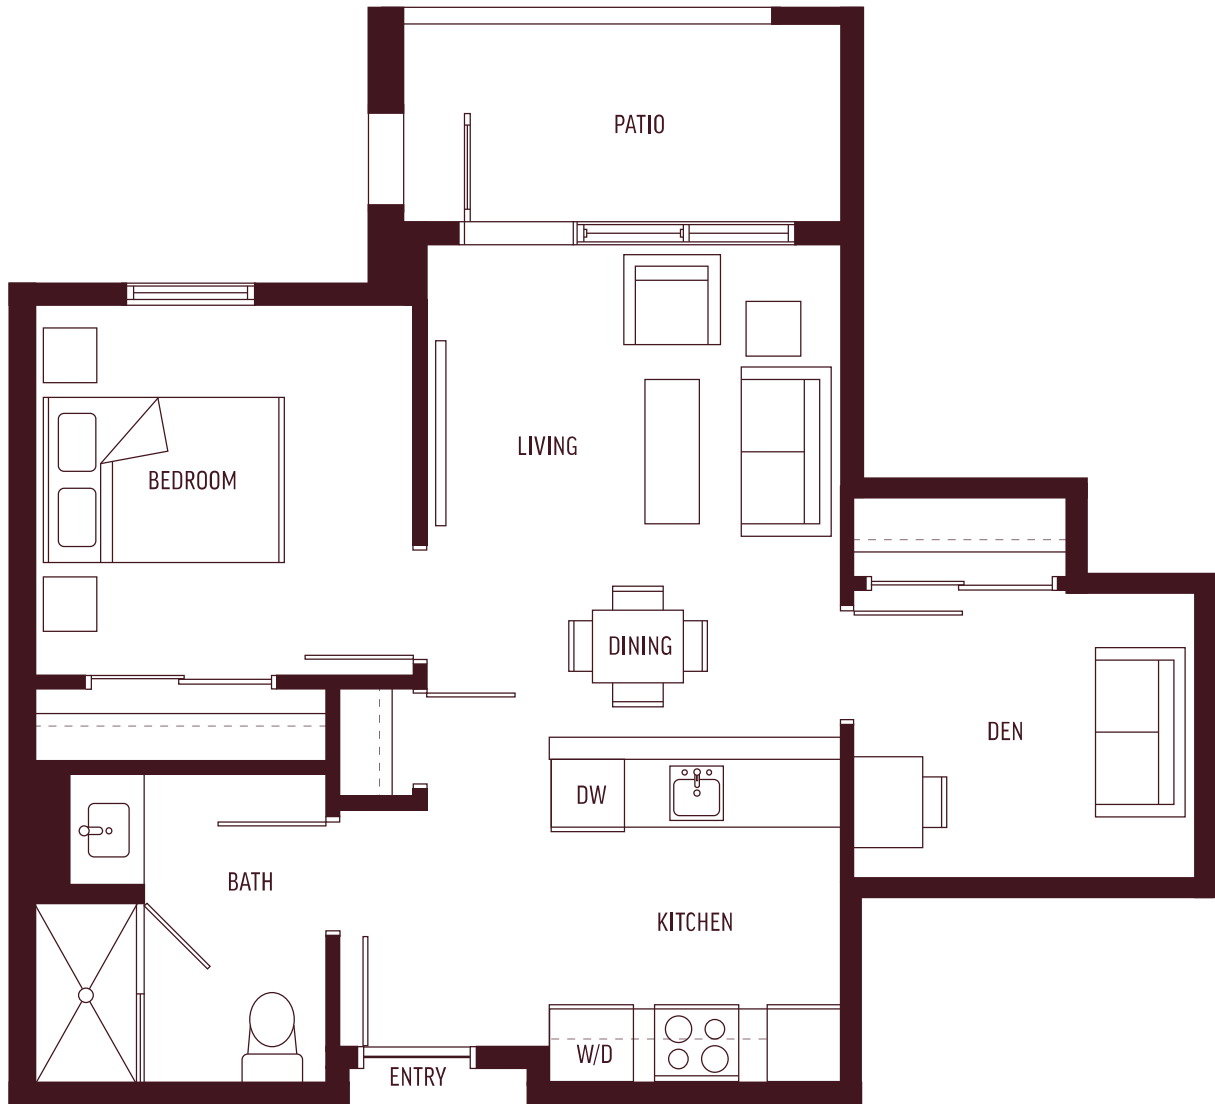

CAMELLIA

RESIDENCES

Plan N

1 Bed + 1 Bath + Den

647 SQ FT

CAMELLIARESIDENCES.COM