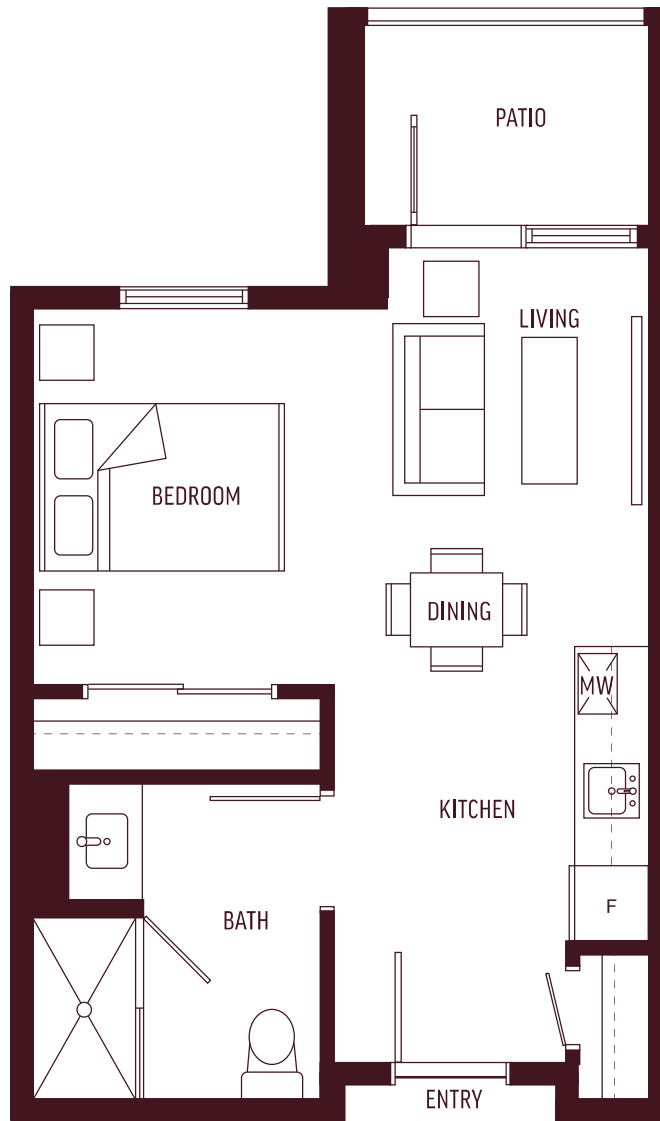

CAMELLIARESIDENCES.COM